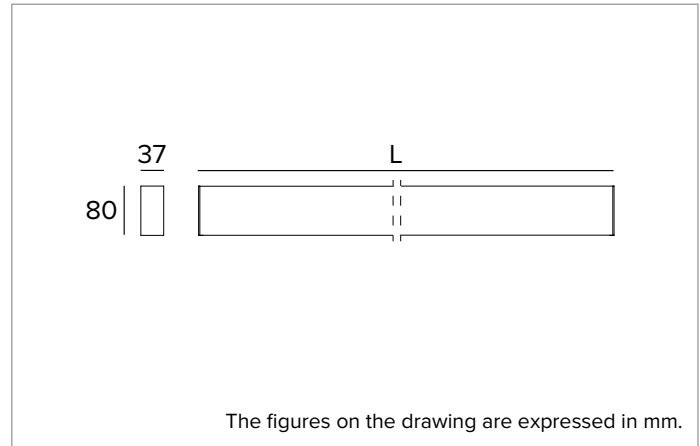

T018MX940ELPW | LOGICO EASY Stand Alone 37 - UGR19

Linear stand alone LED fixture for ceiling mounted or suspension installation

		4000K	H(m)	D1(m)	D2(m)	Emax(lx)	
		Ra90		66°	64°		
Fixture Power		35W	1	1.29	1.26	2890	
Source Flux		4036lm	2	2.58	2.52	722	
Fixture Flux		4037lm	3	3.86	3.78	321	
Efficacy		115lm/W	4	5.15	5.04	181	
G0347A	I _{max} =810cd/klm	I _{max}	3270cd	5	6.44	6.30	116

Colour and finish: White

Dimensions: L=2243mm

Weight: 5.35Kg

Version: LINEAR

Degree of protection: IP40

Mechanical Resistance: IK02

ELECTRICAL CHARACTERISTICS

Integrated electronic ON-OFF driver. Luminaire compliant with EN 60598-2-22 for power supply from a centralised emergency system CPSS (Central Power Supply System), not incorporated in the luminaire - high risk areas excluded. The default power and flux are 100% in AC and 100% in DC.