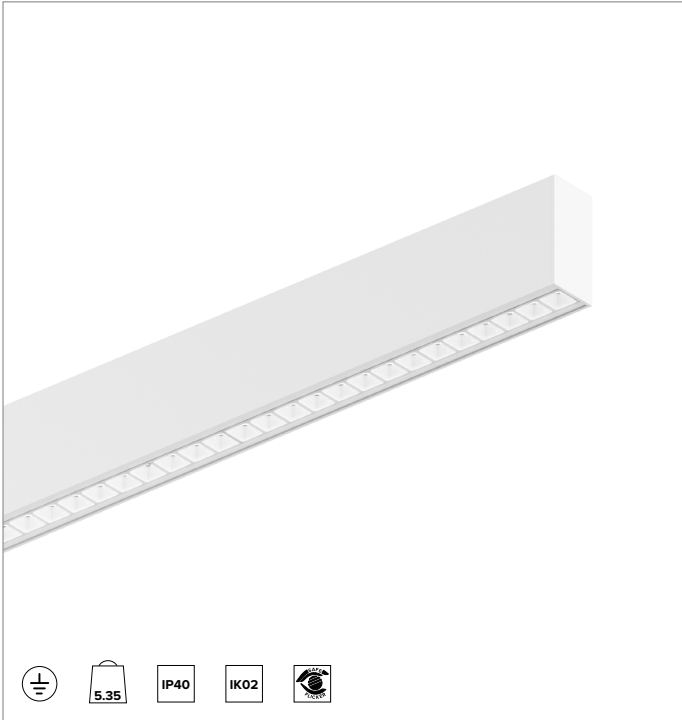

T018MX940ELPW | LOGICO EASY Stand Alone 37 - UGR19

Linear stand alone LED fixture for ceiling mounted or suspension installation

		4000K	H(m)	D1(m)	D2(m)	Emax(lx)	
		Ra90		66°	64°		
Fixture Power		35W	1	1.29	1.26	2890	
Source Flux		4036lm	2	2.58	2.52	722	
Fixture Flux		4037lm	3	3.86	3.78	321	
Efficacy		115lm/W	4	5.15	5.04	181	
G0347A	I _{max} =810cd/klm	I _{max}	3270cd	5	6.44	6.30	116

Colour and finish: White

Dimensions: L=2243mm

Weight: 5.35Kg

Version: LINEAR

Degree of protection: IP40

Mechanical Resistance: IK02

ELECTRICAL CHARACTERISTICS

Integrated electronic ON-OFF driver. Luminaire compliant with EN 60598-2-22 for power supply from a centralised emergency system CPSS (Central Power Supply System), not incorporated in the luminaire - high risk areas excluded. The default power and flux are 100% in AC and 100% in DC.